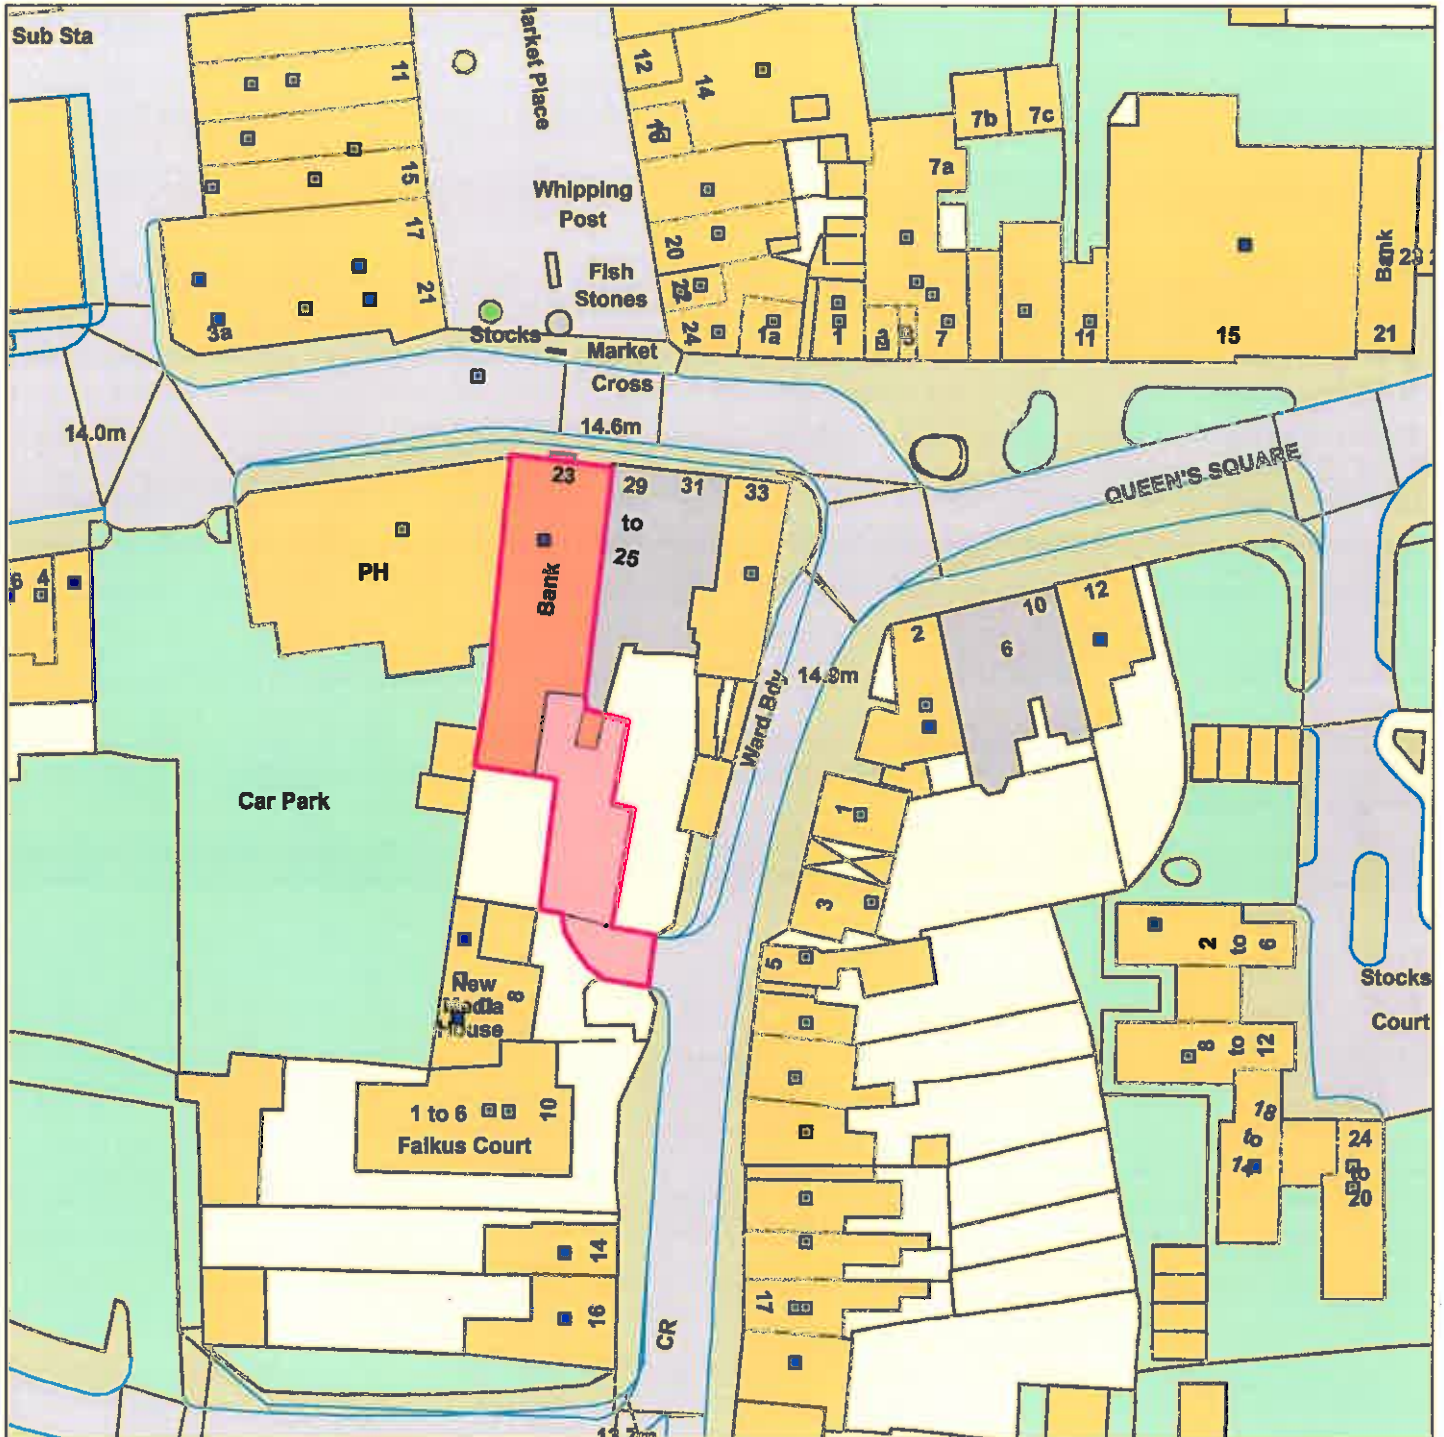

Planning Commitee

23 Market Place Poulton Le Fylde

Scale : 1:690

Reproduced from the Ordnance Survey map with the permission of the Controller of Her Majesty's Stationery Office © Crown Copyright 2012.

Unauthorised reproduction infringes Crown Copyright and may lead to prosecution or civil proceedings.